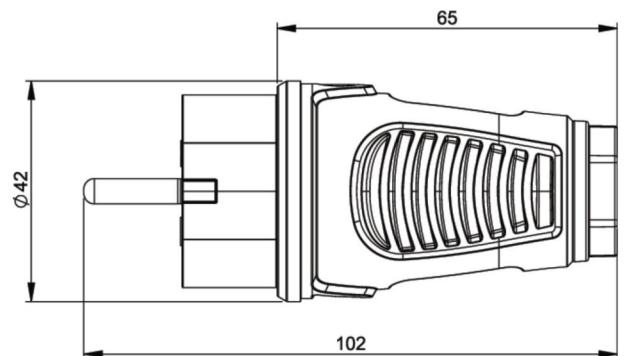

PCE data sheet

article#	0521-us
article description	Taurus2 rubber plug 2SL IP54 (green/black)
description long	Safety plug series Taurus2 - rubber color (housing/ring): green/black material (housing/contact carrier): TPE/PA6 earthing system: dual earthing system 16A / 250V AC / 3p (2P+E), protection rating: IP54
GTIN (EAN)	9003399471827
country of origin	AT
customs number	85366990
net weight	0.068 kg
packaging quantity	30
minimum order quantity	500

ETIM 8.0	EC000242
Model	Protective contact (SCHUKO)
Material	Rubber
Material quality	Thermoplastic
For heavy conditions (in accordance with VDE)	True
Degree of protection (IP)	IP54
Angle of plug	Straight
Connection system	Screwed terminal
Colour	Green
Number of poles	3
Nominal voltage	250 V
Nominal current	16 A
Protective earth pin round	True

K (cable Ø)	6-13 mm
wire flexible	0,75-2,5 mm ²
contact screws	80 Ncm
strain relief	110 Ncm
dismantling length	30 mm
stripping length	7 mm

<https://www.pcelectric.at/shop/en/?func=detail&artnr=0521-us>