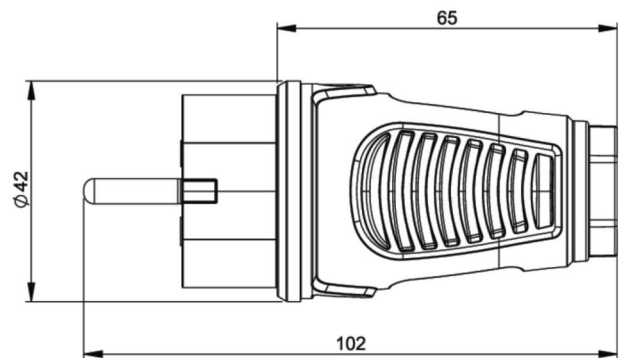

# PCE data sheet

article#	<b>0522-shu</b>
article description	<b>Taurus2 solid rubber plug 2SL IP54 (black/green)</b>
description long	Safety plug series Taurus2 - solid rubber color (housing/ring): black/green material (housing/contact carrier): TPE/TPE earthing system: dual earthing system 16A / 250V AC / 3p (2P+E), protection rating: IP54
GTIN (EAN)	9003399472053
country of origin	AT
customs number	85366990
net weight	0.072 kg
packaging quantity	30
minimum order quantity	200

ETIM 8.0	EC000242
Model	Protective contact (SCHUKO)
Material	Full rubber
Material quality	Thermoplastic
For heavy conditions (in accordance with VDE)	True
Degree of protection (IP)	IP54
Angle of plug	Straight
Connection system	Screwed terminal
Colour	Black
Number of poles	3
Nominal voltage	250 V
Nominal current	16 A
Protective earth pin round	True

K (cable Ø)	6-13 mm
wire flexible	0,75-2,5 mm <sup>2</sup>
contact screws	80 Ncm
strain relief	110 Ncm
dismantling length	30 mm
stripping length	7 mm

<https://www.pcelectric.at/shop/en/?func=detail&artnr=0522-shu>