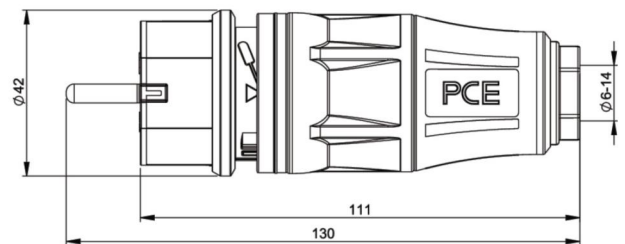

PCE data sheet

article#	05721-she
article description	Safety plug 2SL IP54 yellow series TopTaurus2
description long	Safety plug series TopTaurus2 color: black-yellow, material: PA6 2-component rubberized screwless quick lock system for housing cover and strain relief earthing system: dual earthing system 16A / 250V AC / 3p (2P+E), protection rating: IP54
GTIN (EAN)	9003399490705
country of origin	AT
customs number	85366990
net weight	0.100 kg
packaging quantity	20
minimum order quantity	200

ETIM 7.0	EC000242
Model	Protective contact (SCHUKO)
Material	Plastic
For heavy conditions (in accordance with VDE)	True
Degree of protection (IP)	IP54
Angle of plug	Straight
Connection system	Schraubklemme
Colour	gelb
Number of poles	3
Nominal voltage	250 V
Nominal current	16 A
Protective earth pin round	True

K (cable Ø)	6-14 mm
SW	21 mm
wire flexible	0,75-2,5 mm ²
contact screws	80 Ncm
strain relief	400 Ncm
dismantling length	30 mm
stripping length	7 mm

www.manufacturer-safety.info