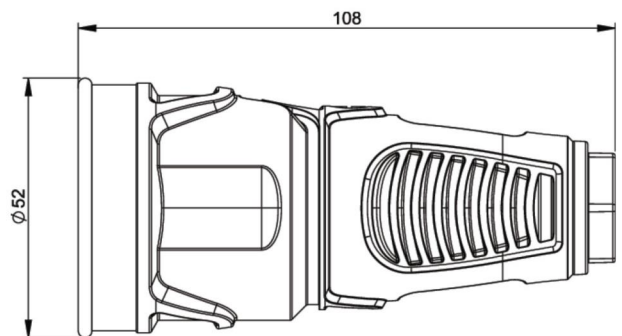

PCE data sheet

article#	2410-shuw
article description	Taurus2 rubber safety connector fb bulge IP20 (black/green)
description long	Safety connector series Taurus2 - rubber color (housing/ring): black/green, with sealing bulge material (housing/contact carrier): TPE/PA6 earthing system: French/Belgian 16A / 250V AC / 3p (2P+E), protection rating: IP20
GTIN (EAN)	9003399480652
country of origin	AT
customs number	85366990
packaging quantity	20
minimum order quantity	200

ETIM 7.0	EC001327
Model	Earthing pin
Material	Rubber
Material quality	Thermoplastic
For heavy conditions (in accordance with VDE)	True
Degree of protection (IP)	IP20
Angle of plug	Straight
Connection system	Screwed terminal
Colour	Black
Number of poles	3
Nominal voltage	250 V
Nominal current	16 A

K (cable Ø)	6-13 mm
wire flexible	1-2,5 mm ²
contact screws	80 Ncm
strain relief	110 Ncm
dismantling length	30 mm
stripping length	7 mm

www.manufacturer-safety.info