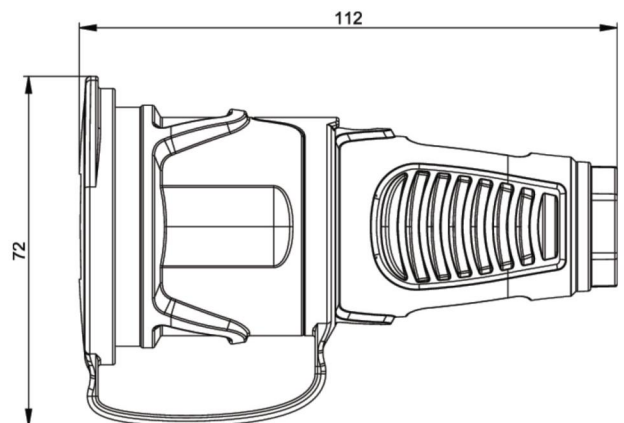

## PCE data sheet

article#	<b>2411-usw</b>
article description	<b>Taurus2 rubber safety connector cap fb bulge IP54 (green/black)</b>
description long	Safety connector series Taurus2 - rubber with cap color (housing/ring/cover): green/black/black, with sealing bulge material (housing/contact carrier): TPE/PA6 earthing system: French/Belgian 16A / 250V AC / 3p (2P+E), protection rating: IP54
GTIN (EAN)	9003399489525
country of origin	AT
customs number	85366990
packaging quantity	20
minimum order quantity	500

ETIM 7.0	EC001327
Model	Earthing pin
Material	Rubber
Material quality	Thermoplastic
For heavy conditions (in accordance with VDE)	True
Degree of protection (IP)	IP54
Angle of plug	Straight
Connection system	Screwed terminal
Colour	Green
Number of poles	3
Nominal voltage	250 V
Nominal current	16 A

K (cable Ø)	6-13 mm
wire flexible	1-2,5 mm <sup>2</sup>
contact screws	80 Ncm
strain relief	110 Ncm
dismantling length	30 mm
stripping length	7 mm

[www.manufacturer-safety.info](http://www.manufacturer-safety.info)