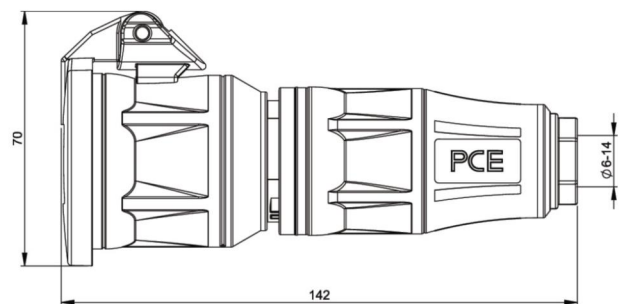

PCE data sheet

article#	24712-sr
article description	Safety connector lid fb IP54 red series TopTaurus2
description long	Safety connector series TopTaurus2 with hinged lid color: black-red, material: PA6 2-component rubberized screwless quick lock system for housing cover and strain relief earthing system: French/Belgian 16A / 250V AC / 3p (2P+E), protection rating: IP54
GTIN (EAN)	9003399454813
country of origin	AT
customs number	85366990
net weight	0.131 kg
packaging quantity	10
minimum order quantity	10

ETIM 7.0	EC001327
Model	Earthing pin
Material	Plastic
For heavy conditions (in accordance with VDE)	False
Degree of protection (IP)	IP54
Angle of plug	Straight
Connection system	Schraubklemme
Suitable for protective contact pin	True
Colour	Red
Number of poles	3
Nominal voltage	250 V
Nominal current	16 A

K (cable Ø)	6-14 mm
SW	21 mm
wire flexible	1-2,5 mm ²
contact screws	80 Ncm
strain relief	400 Ncm
dismantling length	30 mm
stripping length	7 mm

www.manufacturer-safety.info