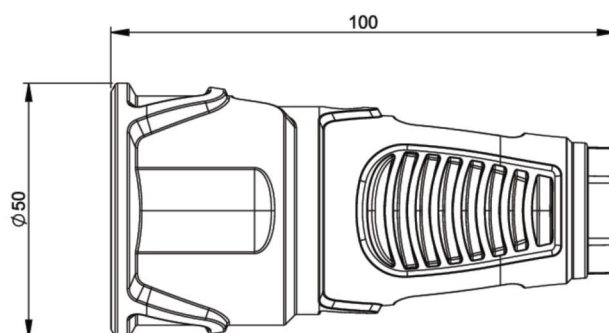

PCE data sheet

article#	2510-bs
article description	Taurus2 rubber safety connector nat IP20 (blue/black)
description long	Safety connector series Taurus2 - rubber color (housing/ring): blue/black material (housing/contact carrier): TPE/PA6 earthing system: Austrian/German 16A / 250V AC / 3p (2P+E), protection rating: IP20
GTIN (EAN)	9003399467233
country of origin	AT
customs number	85366990
packaging quantity	20
minimum order quantity	500

ETIM 7.0	EC001327
Model	Protective contact (SCHUKO)
Material	Rubber
Material quality	Thermoplastic
For heavy conditions (in accordance with VDE)	True
Degree of protection (IP)	IP20
Angle of plug	Straight
Connection system	Screwed terminal
Colour	Blue
Number of poles	3
Nominal voltage	250 V
Nominal current	16 A

K (cable Ø)	6-13 mm
wire flexible	1-2,5 mm ²
contact screws	80 Ncm
strain relief	110 Ncm
dismantling length	30 mm
stripping length	7 mm

www.manufacturer-safety.info