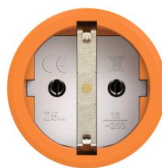

article#	2511-os
article description	Taurus2 rubber safety connector cap nat IP54 (orange/black)
description long	Safety connector series Taurus2 - rubber with cap color (housing/ring/cover): orange/black/black material (housing/contact carrier): TPE/PA6 earthing system: Austrian/German 16A/ 250V AC /3p (2P+E), protection rating: IP54
GTIN (EAN)	9003399472411
country of origin	AT
customs number	85366990
net weight	0.092 kg
packaging quantity	20
minimum order quantity	500

ETIM 9.0	EC001327
Model	Coupler CEE 7/3 (Typ F)
Material	Rubber
Material quality	Thermoplastic
For heavy conditions according to VDE	True
Degree of protection (IP)	IP54
Insert direction	Straight
Connection system	Screwed terminal
Colour	Orange
Number of poles	3
Nominal voltage	250 V
Nominal current	16 A

K (cable Ø)	6-13 mm
wire flexible	1-2,5 mm ²
contact screws	80 Ncm
housing screws	110 Ncm
strain relief	110 Ncm
dismantling length	30 mm
stripping length	7 mm

<https://www.pcelectric.at/shop/en/?func=detail&artnr=2511-os>