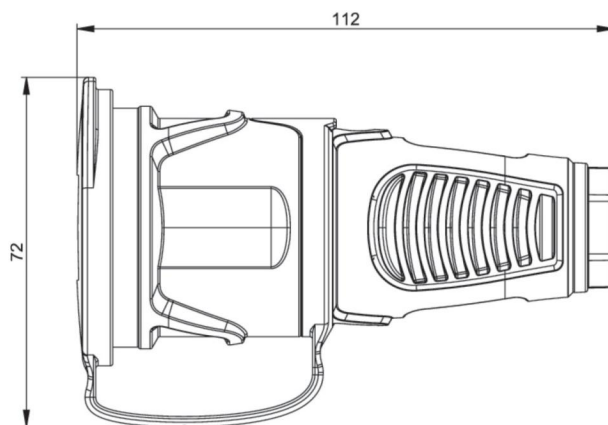

article#	2511-os
article description	Taurus2 rubber safety connector cap nat IP54 (orange/black)
description long	Safety connector series Taurus2 - rubber with cap color (housing/ring/cover): orange/black/black material (housing/contact carrier): TPE/PA6 earthing system: Austrian/German 16A/ 250V AC /3p (2P+E), protection rating: IP54
GTIN (EAN)	9003399472411
country of origin	AT
customs number	85366990
net weight	0.092 kg
packaging quantity	20
minimum order quantity	500

ETIM 9.0	EC001327
Model	Coupler CEE 7/3 (Typ F)
Material	Rubber
Material quality	Thermoplastic
For heavy conditions according to VDE	True
Degree of protection (IP)	IP54
Insert direction	Straight
Connection system	Screwed terminal
Colour	Orange
Number of poles	3
Nominal voltage	250 V
Nominal current	16 A

K (cable Ø)	6-13 mm
wire flexible	1-2,5 mm ²
contact screws	80 Ncm
housing screws	110 Ncm
strain relief	110 Ncm
dismantling length	30 mm
stripping length	7 mm

<https://www.pcelectric.at/shop/en/?func=detail&artnr=2511-os>