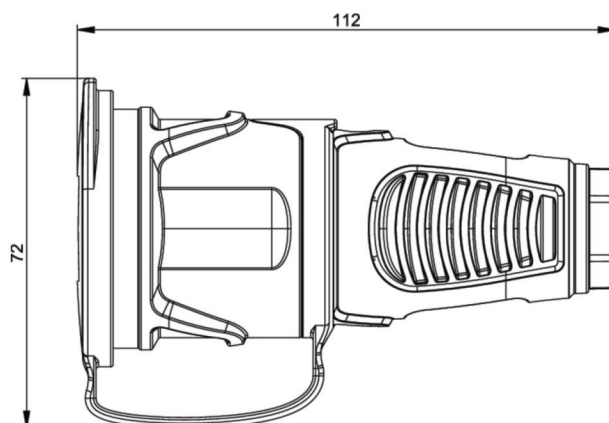

# PCE data sheet

article#	<b>2511-so</b>
article description	<b>Taurus2 rubber safety connector cap nat IP54 (black/orange)</b>
description long	Safety connector series Taurus2 - rubber with cap color (housing/ring/cover): black/orange/black material (housing/contact carrier): TPE/PA6 earthing system: Austrian/German 16A / 250V AC / 3p (2P+E), protection rating: IP54
GTIN (EAN)	9003399467332
country of origin	AT
customs number	85366990
packaging quantity	20
minimum order quantity	200

ETIM 7.0	EC001327
Model	Protective contact (SCHUKO)
Material	Rubber
Material quality	Thermoplastic
For heavy conditions (in accordance with VDE)	True
Degree of protection (IP)	IP54
Angle of plug	Straight
Connection system	Screwed terminal
Colour	Black
Number of poles	3
Nominal voltage	250 V
Nominal current	16 A

K (cable Ø)	6-13 mm
wire flexible	1-2,5 mm <sup>2</sup>
contact screws	80 Ncm
strain relief	110 Ncm
dismantling length	30 mm
stripping length	7 mm

[www.manufacturer-safety.info](http://www.manufacturer-safety.info)