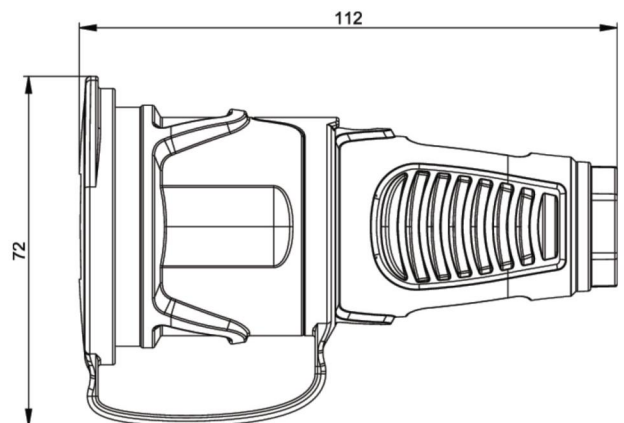

PCE data sheet

article#	2521-ss
article description	Taurus2 solid rubber safety connector cap nat IP54 (black)
description long	Safety connector series Taurus2 - solid rubber with cap color (housing/ring/cover): black/black/black material (housing/contact carrier): TPE/TPE earthing system: Austrian/German 16A / 250V AC / 3p (2P+E), protection rating: IP54
GTIN (EAN)	9003399469121
country of origin	AT
customs number	85366990
packaging quantity	20
minimum order quantity	200

ETIM 7.0	EC001327
Model	Protective contact (SCHUKO)
Material	Full rubber
Material quality	Thermoplastic
For heavy conditions (in accordance with VDE)	True
Degree of protection (IP)	IP54
Angle of plug	Straight
Connection system	Screwed terminal
Colour	Black
Number of poles	3
Nominal voltage	250 V
Nominal current	16 A

K (cable Ø)	6-13 mm
wire flexible	1-2,5 mm ²
contact screws	80 Ncm
strain relief	110 Ncm
dismantling length	30 mm
stripping length	7 mm

www.manufacturer-safety.info