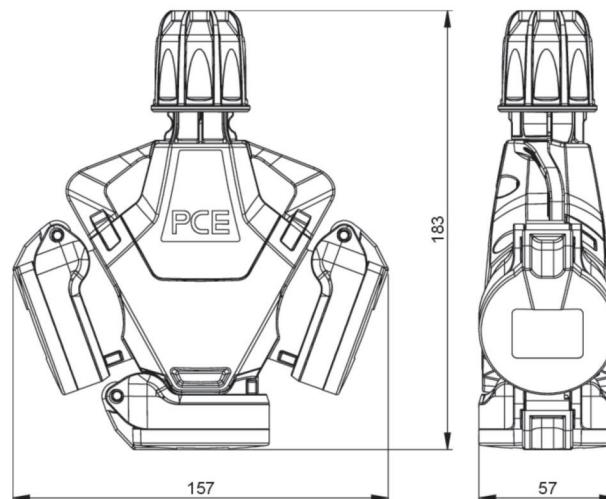

article#	253812-ss
article description	3-way connector TopTaurus2 rubber hinged lid nat IP54 black
description long	3-way connector TopTaurus2 rubber with hinged lid color housing/terminal-cover: black/black contact carrier: polyamide ready wired on 3-pole terminal block (PH1) earthing system: Austrian/German (type F - with earth lug) contacts: nickel plated 250V~ / 16A / 2P+E external strain relief with gland nut for serve conditions protection rating: IP54
country of origin	AT
customs number	85366990
packaging quantity	5
minimum order quantity	50

ETIM 9.0	EC001327
Model	Coupler CEE 7/3 (Typ F)
Material	Rubber
For heavy conditions according to VDE	True
Degree of protection (IP)	IP54
Insert direction	Straight
Connection system	Screwed terminal
Colour	Black
Number of poles	3
Nominal voltage	250 V
Nominal current	16 A

K (cable Ø)	6-19 mm
wire flexible	1-2,5 mm ²
contact screws	50 Ncm
housing screws	160 Ncm
strain relief	400 Ncm
dismantling length	30 mm
stripping length	7 mm
ambient temperature	-5 – 40 °C

<https://www.pcelectric.at/shop/en/?func=detail&artnr=253812-ss>