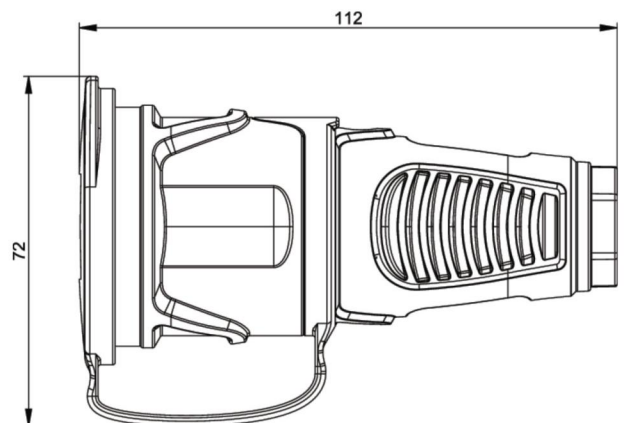

## PCE data sheet

article#	<b>2411-rsw</b>
article description	<b>Taurus2 rubber safety connector cap fb bulge IP54 (red/black)</b>
description long	Safety connector series Taurus2 - rubber with cap color (housing/ring/cover): red/black/black, with sealing bulge material (housing/contact carrier): TPE/PA6 earthing system: French/Belgian 16A / 250V AC / 3p (2P+E), protection rating: IP54
GTIN (EAN)	9003399469275
country of origin	AT
customs number	85366990
packaging quantity	20
minimum order quantity	500

ETIM 7.0	EC001327
Model	Earthing pin
Material	Rubber
Material quality	Thermoplastic
For heavy conditions (in accordance with VDE)	True
Degree of protection (IP)	IP54
Angle of plug	Straight
Connection system	Screwed terminal
Colour	Red
Number of poles	3
Nominal voltage	250 V
Nominal current	16 A

K (cable Ø)	6-13 mm
wire flexible	1-2,5 mm <sup>2</sup>
contact screws	80 Ncm
strain relief	110 Ncm
dismantling length	30 mm
stripping length	7 mm

[www.manufacturer-safety.info](http://www.manufacturer-safety.info)