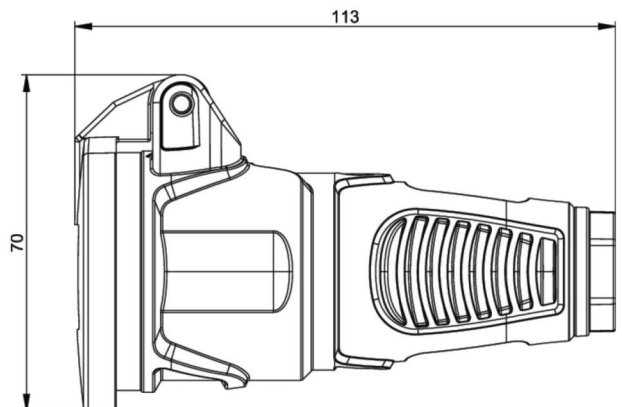

PCE data sheet

article#	2412-sbw
article description	Taurus2 rubber safety connector lid fb bulge IP54 (black/blue)
description long	Safety connector series Taurus2 - rubber with hinged lid color (housing/ring/cover): black/blue/black, with sealing bulge material (housing/contact carrier): TPE/PA6 earthing system: French/Belgian 16A / 250V AC / 3p (2P+E), protection rating: IP54
GTIN (EAN)	9003399479366
country of origin	AT
customs number	85366990
packaging quantity	20
minimum order quantity	200

ETIM 7.0	EC001327
Model	Earthing pin
Material	Rubber
Material quality	Thermoplastic
For heavy conditions (in accordance with VDE)	True
Degree of protection (IP)	IP54
Angle of plug	Straight
Connection system	Screwed terminal
Colour	Black
Number of poles	3
Nominal voltage	250 V
Nominal current	16 A

K (cable Ø)	6-13 mm
wire flexible	1-2,5 mm ²
contact screws	80 Ncm
strain relief	110 Ncm
dismantling length	30 mm
stripping length	7 mm

www.manufacturer-safety.info