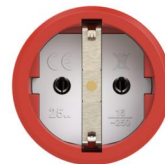

# PCE data sheet

article#	<b>2510-rs</b>
article description	<b>Taurus2 rubber safety connector nat IP20 (red/black)</b>
description long	Safety connector series Taurus2 - rubber color (housing/ring): red/black material (housing/contact carrier): TPE/PA6 earthing system: Austrian/German 16A / 250V AC / 3p (2P+E), protection rating: IP20
GTIN (EAN)	9003399466656
country of origin	AT
customs number	85366990
packaging quantity	20
minimum order quantity	500

ETIM 7.0	EC001327
Model	Protective contact (SCHUKO)
Material	Rubber
Material quality	Thermoplastic
For heavy conditions (in accordance with VDE)	True
Degree of protection (IP)	IP20
Angle of plug	Straight
Connection system	Screwed terminal
Colour	Red
Number of poles	3
Nominal voltage	250 V
Nominal current	16 A

K (cable Ø)	6-13 mm
wire flexible	1-2,5 mm <sup>2</sup>
contact screws	80 Ncm
strain relief	110 Ncm
dismantling length	30 mm
stripping length	7 mm

[www.manufacturer-safety.info](http://www.manufacturer-safety.info)