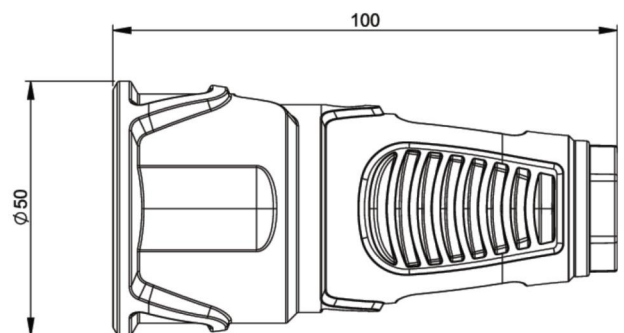

# PCE data sheet

article#	<b>2510-rs</b>
article description	<b>Taurus2 rubber safety connector nat IP20 (red/black)</b>
description long	Safety connector series Taurus2 - rubber color (housing/ring): red/black material (housing/contact carrier): TPE/PA6 earthing system: Austrian/German 16A / 250V AC / 3p (2P+E), protection rating: IP20
GTIN (EAN)	9003399466656
country of origin	AT
customs number	85366990
packaging quantity	20
minimum order quantity	500

ETIM 7.0	EC001327
Model	Protective contact (SCHUKO)
Material	Rubber
Material quality	Thermoplastic
For heavy conditions (in accordance with VDE)	True
Degree of protection (IP)	IP20
Angle of plug	Straight
Connection system	Screwed terminal
Colour	Red
Number of poles	3
Nominal voltage	250 V
Nominal current	16 A

K (cable Ø)	6-13 mm
wire flexible	1-2,5 mm <sup>2</sup>
contact screws	80 Ncm
strain relief	110 Ncm
dismantling length	30 mm
stripping length	7 mm

[www.manufacturer-safety.info](http://www.manufacturer-safety.info)