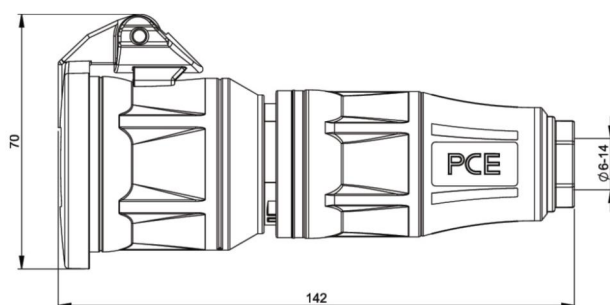

PCE data sheet

article#	25712-shec
article description	Safety connector lid nat SH IP54 yellow series TopTaurus2
description long	Safety connector series TopTaurus2 with hinged lid color: black-yellow, material: PA6 2-component rubberized screwless quick lock system for housing cover and strain relief earthing system: Austrian/German with shutter 16A / 250V AC / 3p (2P+E), protection rating: IP54
country of origin	AT
customs number	85366990
net weight	0.133 kg
packaging quantity	10
minimum order quantity	200

ETIM 7.0	EC001327
Model	Protective contact (SCHUKO)
Material	Plastic
For heavy conditions (in accordance with VDE)	True
Degree of protection (IP)	IP54
Angle of plug	Straight
Connection system	Schraubklemme
Suitable for protective contact pin	False
Colour	gelb
Number of poles	3
Nominal voltage	250 V
Nominal current	16 A

K (cable Ø)	6-14 mm
SW	21 mm
wire flexible	1-2,5 mm ²
contact screws	80 Ncm
strain relief	400 Ncm
dismantling length	30 mm
stripping length	7 mm

www.manufacturer-safety.info