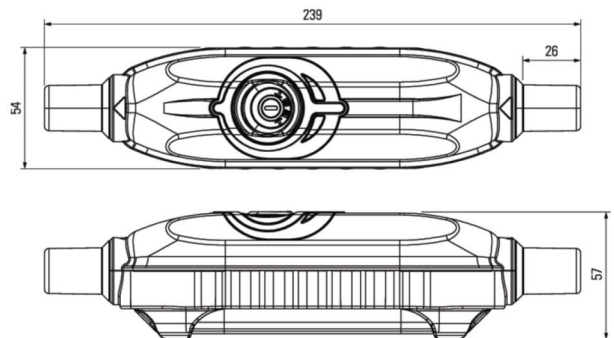

# PCE data sheet

article#	<b>9350001-p</b>
article description	<b>XREEL310 4xSSD54+L 40m3G2.5H07 PS30 K2</b>
description long	<p>Cable Reel XREEL310            Reel (black) with central, internal locking mechanism            Protected connecting area            Solid carrying rack (black) with ergonomic handle            Central plate with 4 pcs safety machine sockets            national version with self-closing hinged lids and sealing edge (105-0bsw)            Rated operating voltage: 250V            Rated current: 16A            Protection rating: IP54            1 pcs power supply light            40m Black cable H07RN-F 3G2.5mm2            TopTaurus2 safety plug 16A 2p+PE 2SL 250V IP54 (05721-sr)            Cable reel installed ready for use            complies with RoHS directive 2011/65/EU            low voltage directive NSpRI 2014/35/EU            UV stability according ISO 4892-2            acc standard IEC/EN 61242            Protection rating complete system: IP54            Conform with BGI608 K2</p>
GTIN (EAN)	9003399328510
country of origin	PL
customs number	85444290
net weight	10.600 kg
packaging quantity	1
minimum order quantity	1

ETIM 8.0	EC000003
Number of poles	3
Rated voltage	230 V
Rated current	16 A
Rated fault current	0.03 A
Mounting method	Other
Leakage current type	Other
Frequency	50 Hz
Degree of protection (IP)	IP54

<https://www.pcelectric.at/shop/en/?func=detail&artnr=9350001-p>